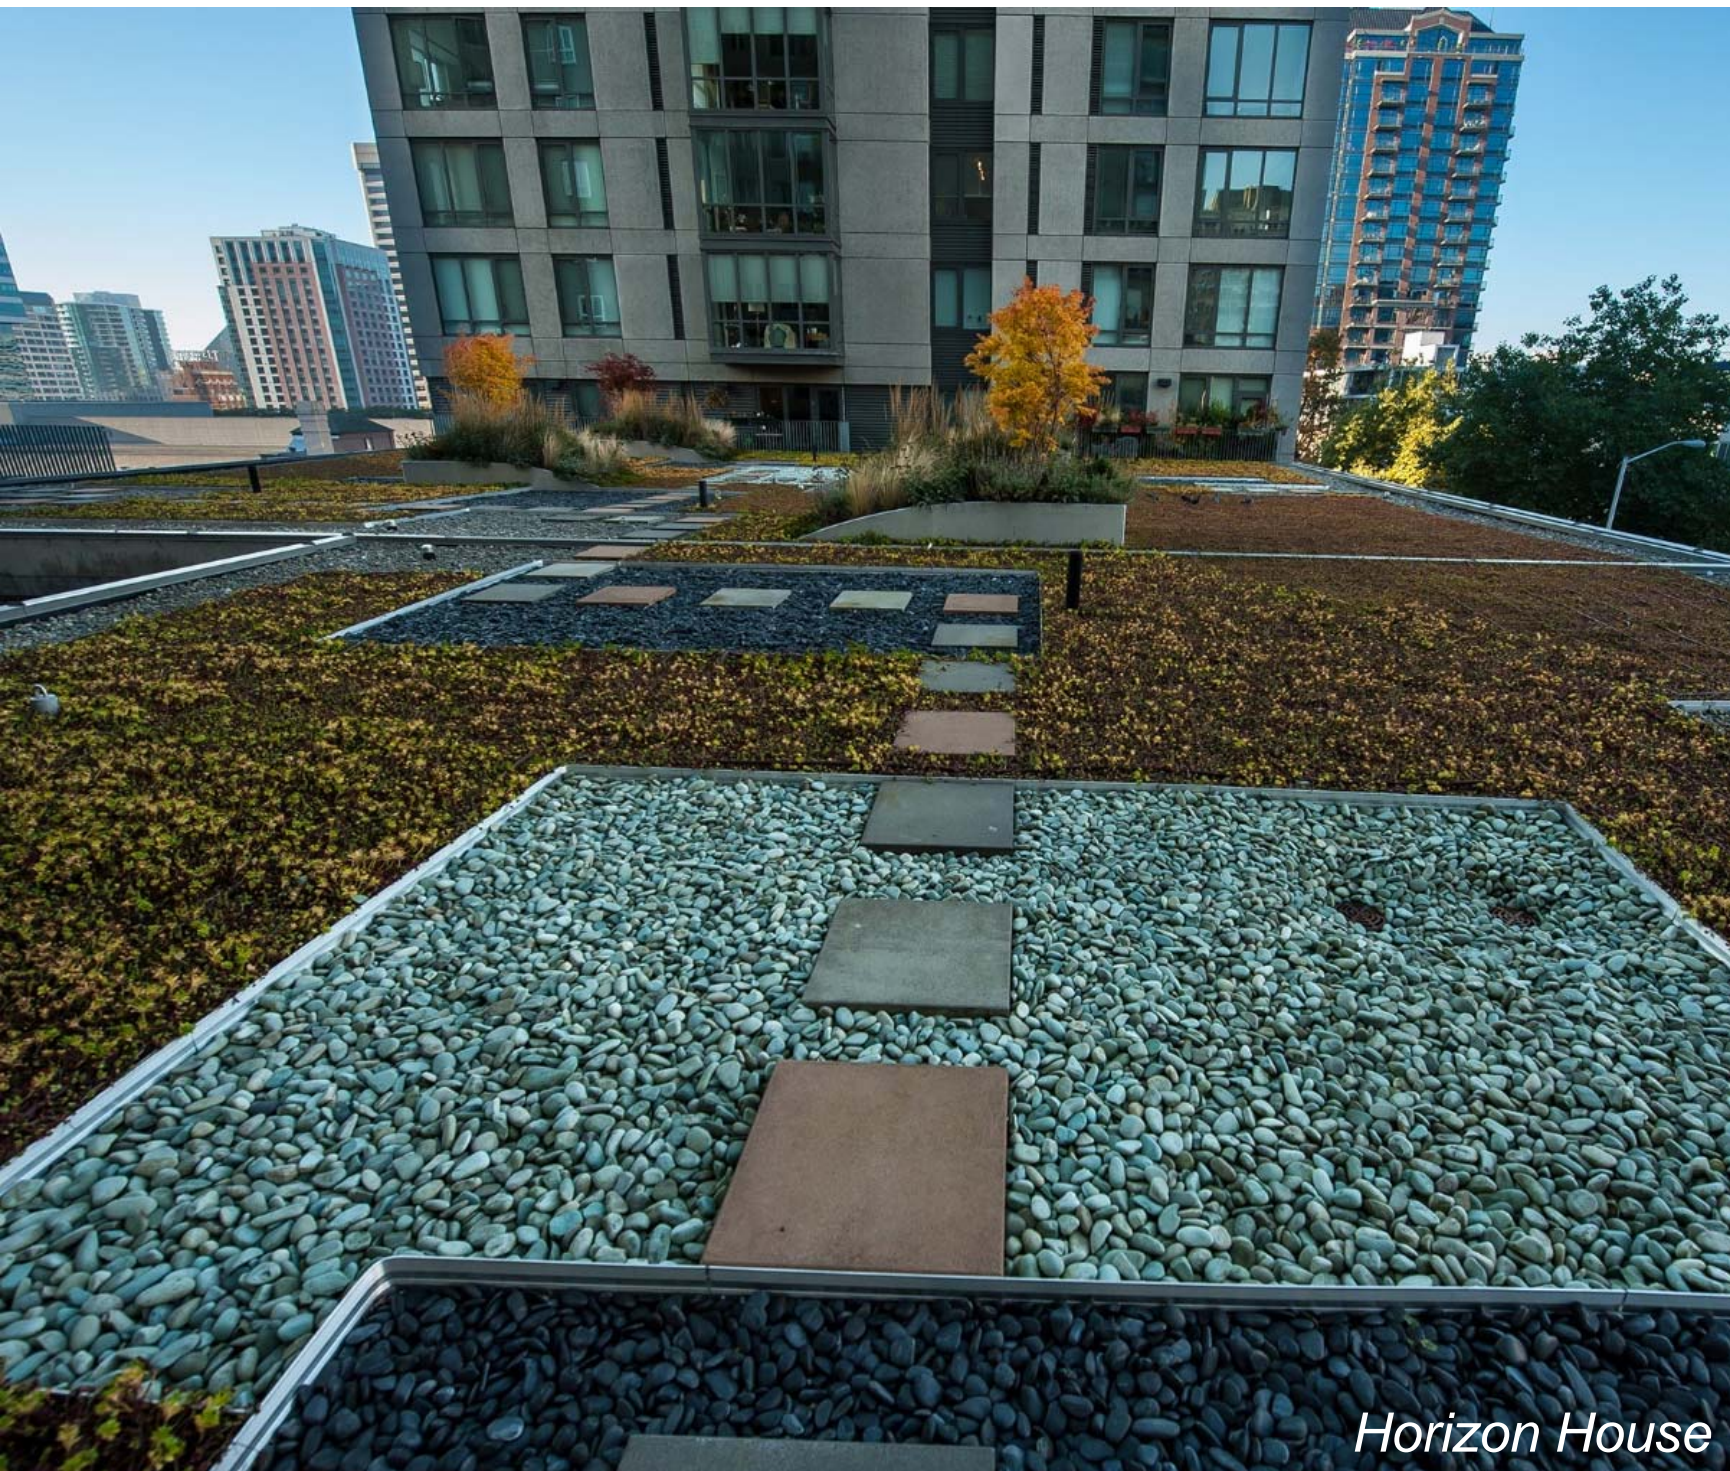

Washington

Projects

Horizon House

Aegis Living of Queen Anne	Seattle
Zephyr Apartments	Seattle
777 Thomas St. Apartments	Seattle
10 th & Union	Seattle
N. 45th Street Mixed Use	Seattle
929 Office Tower	Bellevue
Nine and Pine Apartments	Seattle
Fremont Green Apartments	Seattle
Madison House	Seattle
Green Lake Elementary School	Seattle
Stream Fifteen Apartments	Seattle
12 th Avenue Arts	Seattle
Nelson Self Storage	Redmond
Stencil at 24 & Union	Seattle
Providence St. Peter Hospital	Olympia
Insignia North and South Tower	Seattle
23rd and Union	Seattle
Aleutian Spray Fisheries	Seattle
Horizon House	Seattle
Seattle Train Station	Seattle
EMP 'Little Wing' Office Building	Seattle
Issaquah High School	Issaquah
Olympia City Hall	Olympia
KCLS Duvall Library	Issaquah
Puyallup Medical Center	Puyallup