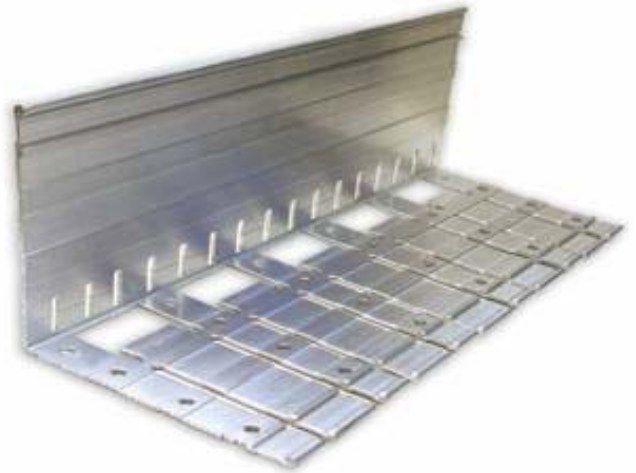

Metal Edger for Layered System

Product NUMBER: EF5010 – 4.5" height
 EF5020 – 5.5" height
 EF5030 – 8.5" height

Description:

The Metal Edger for the Layered System is used to define and separate green roof areas from adjacent paving, vegetation-free zones, or parapets. The edger is flexible, multi-height, crafted from durable aluminum. The edger has a sturdy L-shaped profile, and a slotted wall to allow for water runoff.

- Engineered for use in green roof applications; can be used to retain green roof planting material, as well as pavers for rooftop walkways.
- Applicable for both intensive and extensive green roofs.
- Available in Mill or Black DuraFlex Finishes.
- Lightweight, flexible restraint that provides a finished look and assures an easy installation, including corners.
- Prefabricated corners and other compatible accessories are available.

Installation:

1. Place edging in desired locations according to building plans. Edging should be placed on top of the membrane and any other drainage layers/slip sheets, as directed by specification.
2. Connect adjacent sections by sliding a 2-3/4" (702mm) sliding connector (provided) into the channel at the end of each section. This should be done on both the wall and the base.
3. To create corners or curves, remove the twist-and-snap tabs and form to the desired angle or curve.